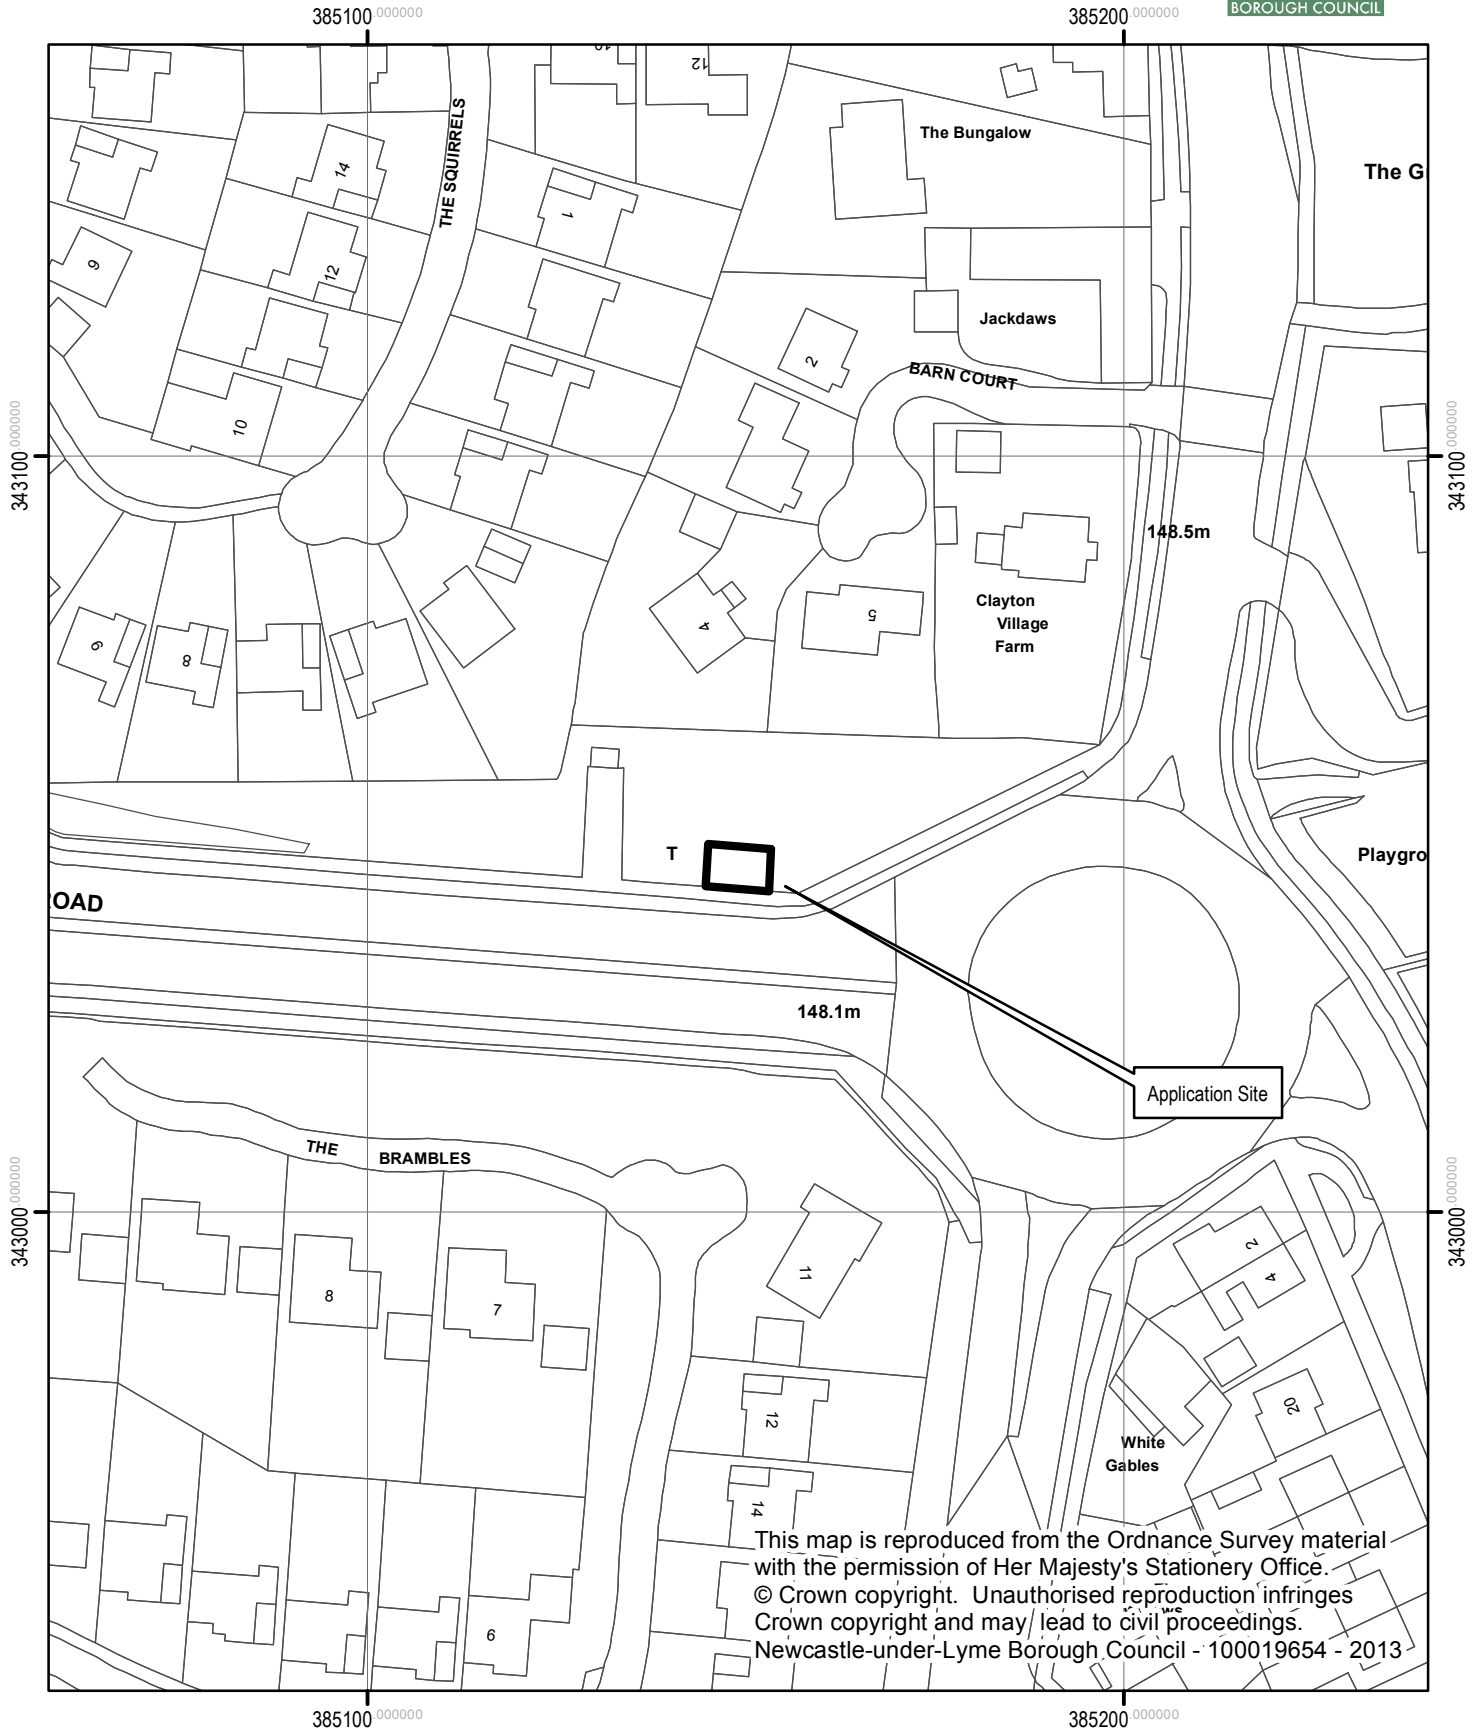

17/00195/TDET
Land off Westbury Road, Clayton

This map is reproduced from the Ordnance Survey material with the permission of Her Majesty's Stationery Office.
© Crown copyright. Unauthorised reproduction infringes Crown copyright and may lead to civil proceedings.
Newcastle-under-Lyme Borough Council - 100019654 - 2013